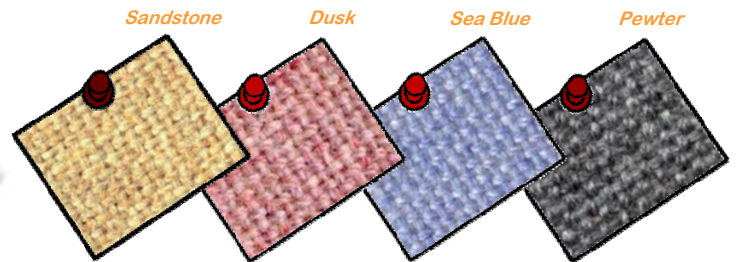

The Hobby - chair

- the Horn Hobby Chair

"The best seat in the house"

As any hobbyist will tell you one of the most important things you'll need when sitting for long periods is a correct sitting posture, good support and probably most importantly comfort. We have all seen budget priced chairs which are photographed so beautifully but once you start to look a little deeper the photogenic façade starts to slip. Lack of adequate padding for instance or poor quality padding which starts to disintegrate within a very short period, poor quality components or manufacture are just a few examples. The Horn *HOBBY CHAIR* however, offers something for everyone, because after all we are all individuals with different needs. It features a 3 lever mechanism, this allows for huge precise adjustment, you can change not only the back height and rake position but also the tilt of the main seat, just like a luxury car seat. The Horn *HOBBY CHAIR* offers a sculptured, deep, luxuriously padded seat with a contoured support to fit into your body. It can be quickly raised or lowered to your desired position by means of a gas elevator and to finish off the perfect chair it's available in four home friendly fabrics. The perfect chair to finish off your perfect sewing room.

Fabric Chart

The Fabric colour pictured is Sandstone

The Horn Hide - away

- Get mobile with the Hide-away (Model 33)

The Hide-away quickly unfolds into a sturdy open legged sewing area with both a free-arm sewing position and more importantly a uniquely designed flat-bed sewing position-Ideal convenience for today's sewers' mobile needs.

Dimensions:- Wide: 106cm (41¾") Deep: 49.5cm (19½")
High: 69.5cm (27¼") open 79cm (31")

The Hide-away folds down quickly & easily allowing it to be portable and to store in any convenient household location or taken with you to a friend's house, club or class perhaps?