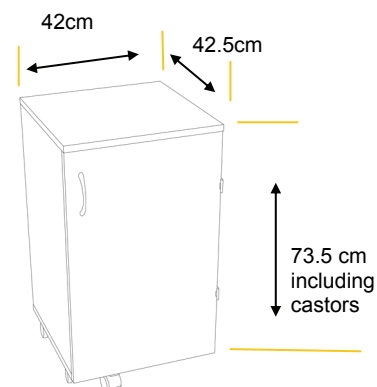

**Rolla
Storage**

- a great new Roll'a'round storage unit

**The Rolla Storage -
Super compact closed**

The New Horn Rolla Storage (Model 906)

Another great idea from Horn;

- ▶ Compact and easily mobile on large lockable castors.
- ▶ 270° door hinges which allow the door to fold conveniently out of the way when its open.
- ▶ Robust removable storage trays, ideal to be taken to where you need to work.
- ▶ Available in 2 popular finishes:- Fresh Beech & warm Teak.
- ▶ Solid, sturdy & quality construction.
- ▶ Made to match in with, more specifically; the Gemini, the Cub + & the Hilo but will compliment any existing Horn Cabinet.
- ▶ Made to match the height of a Horn cabinet when its open, so creating an increased level working surface.
- ▶ Comes fully assembled; the cabinet is beautifully finished front & back, inside and out.
- ▶ Typical Horn quality.

The Rolla Storage - Pictured above sitting snugly along side our CUB plus cabinet but an ideal addition for any existing Horn sewing cabinet or even the HILO

**CLOSED - WIDE 42cm (16½")
DEEP 42.5cm (16¾") HIGH 73.5cm (29")**

**Needs just 16½ ins
by 16½ ins floor
space when closed**

**A great storage idea
at a great price**

Colour Chart

Teak, Beech

Exceptional value for money!