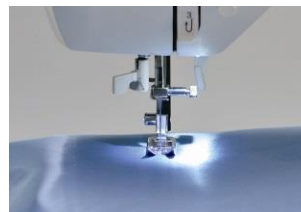

# JAGUAR 125 SEWING MACHINE

NEEDLE THREADER

5 PIECE FEED DOG  
FOR MAX FFFD

LED LIGHT

DROP IN BOBBIN

\*9 BUILT IN STITCHES INC 4 STEP BUTTONHOLE

\*AUTOMATIC CLUTCH RELEASE

\*LEFT & CENTRE NEEDLE POSITION