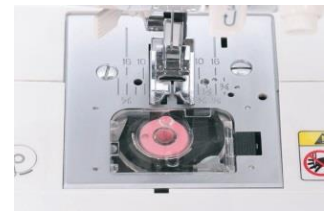

# JAGUAR 125 SEWING MACHINE

NEEDLE THREADER

5 PIECE FEED DOG  
FOR MAX FFFD

LED LIGHT

DROP IN BOBBIN

\*9 BUILT IN STITCHES INC 4 STEP BUTTONHOLE

\*AUTOMATIC CLUTCH RELEASE

\*LEFT & CENTRE NEEDLE POSITION