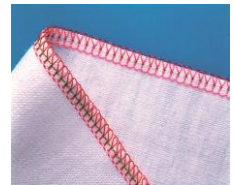

JAGUAR 096

3/4/ THREAD OVERLOCKER

LINT TRAY

DIFFERENTIAL FEED

FULLY OPENING FRONT

3/4 THREAD OVERLOCK

***3/4 THREAD DIFFERENTIAL FEED *STAND OUT TENSIONS FOR FINE NEEDLE SETTING *LAY IN TENSIONS WITH TENSION RELEASE FOR EASY LOOPER THREADING *COLOUR CODED EASY THREADING *CLIP ON FEET *UNIQUE SWING AWAY CUTTER *JAPANESE TECHNOLOGY**